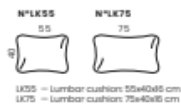

MATT sofa
Design
Studio
Moome

DIMENSIONS

Back height 63/65 cm
Seat height 43/45 cm
Seat depth 74 cm
Feet height 15/17 cm
Armrest height 63/65 cm

TECHNICAL INFO

- Feet available in black powder coated steel (RAL9005), 2 heights: 15/17 cm
- Back cushion with rastomat available