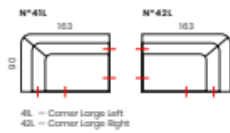

MATT sofa
Design
Studio
Moome

DIMENSIONS

Back height 63/65 cm
Seat height 43/45 cm
Seat depth 74 cm
Feet height 15/17 cm
Armrest height 63/65 cm

TECHNICAL INFO

- Feet available in black powder coated steel (RAL9005), 2 heights: 15/17 cm
- Back cushion with rastomat available