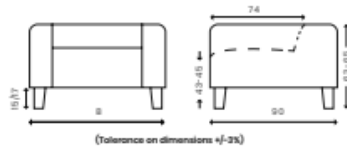

MATT sofa
Design
Studio
Moome

DIMENSIONS

Back height 63/65 cm
Seat height 43/45 cm
Seat depth 74 cm
Feet height 15/17 cm
Armrest height 63/65 cm

TECHNICAL INFO

- Feet available in black powder coated steel (RAL9005), 2 heights: 15/17 cm
- Back cushion with rastomat available