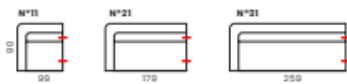

MATT sofa
Design
Studio
Moome

DIMENSIONS

Back height 63/65 cm
Seat height 43/45 cm
Seat depth 74 cm
Feet height 15/17 cm
Armrest height 63/65 cm

TECHNICAL INFO

- Feet available in black powder coated steel (RAL9005), 2 heights: 15/17 cm
- Back cushion with rastomat available