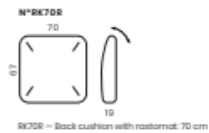

MATT sofa
Design
Studio
Moome

DIMENSIONS

Back height 63/65 cm
Seat height 43/45 cm
Seat depth 74 cm
Feet height 15/17 cm
Armrest height 63/65 cm

TECHNICAL INFO

- Feet available in black powder coated steel (RAL9005), 2 heights: 15/17 cm
- Back cushion with rastomat available