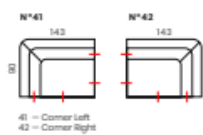

MATT sofa
Design
Studio
Moome

DIMENSIONS

Back height 63/65 cm
Seat height 43/45 cm
Seat depth 74 cm
Feet height 15/17 cm
Armrest height 63/65 cm

TECHNICAL INFO

- Feet available in black powder coated steel (RAL9005), 2 heights: 15/17 cm
- Back cushion with rastomat available