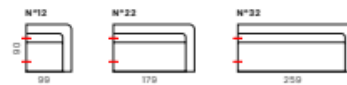

MATT sofa
Design
Studio
Moome

DIMENSIONS

Back height 63/65 cm
Seat height 43/45 cm
Seat depth 74 cm
Feet height 15/17 cm
Armrest height 63/65 cm

TECHNICAL INFO

- Feet available in black powder coated steel (RAL9005), 2 heights: 15/17 cm
- Back cushion with rastomat available