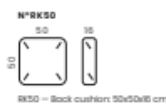

MATT sofa
Design
Studio
Moome

DIMENSIONS

Back height 63/65 cm
Seat height 43/45 cm
Seat depth 74 cm
Feet height 15/17 cm
Armrest height 63/65 cm

TECHNICAL INFO

- Feet available in black powder coated steel (RAL9005), 2 heights: 15/17 cm
- Back cushion with rastomat available