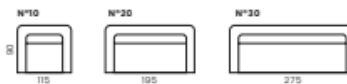

MATT sofa
Design
Studio
Moome

DIMENSIONS

Back height 63/65 cm
Seat height 43/45 cm
Seat depth 74 cm
Feet height 15/17 cm
Armrest height 63/65 cm

TECHNICAL INFO

- Feet available in black powder coated steel (RAL9005), 2 heights: 15/17 cm
- Back cushion with rastomat available