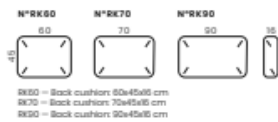

MATT sofa
Design
Studio
Moome

DIMENSIONS

Back height 63/65 cm
Seat height 43/45 cm
Seat depth 74 cm
Feet height 15/17 cm
Armrest height 63/65 cm

TECHNICAL INFO

- Feet available in black powder coated steel (RAL9005), 2 heights: 15/17 cm
- Back cushion with rastomat available